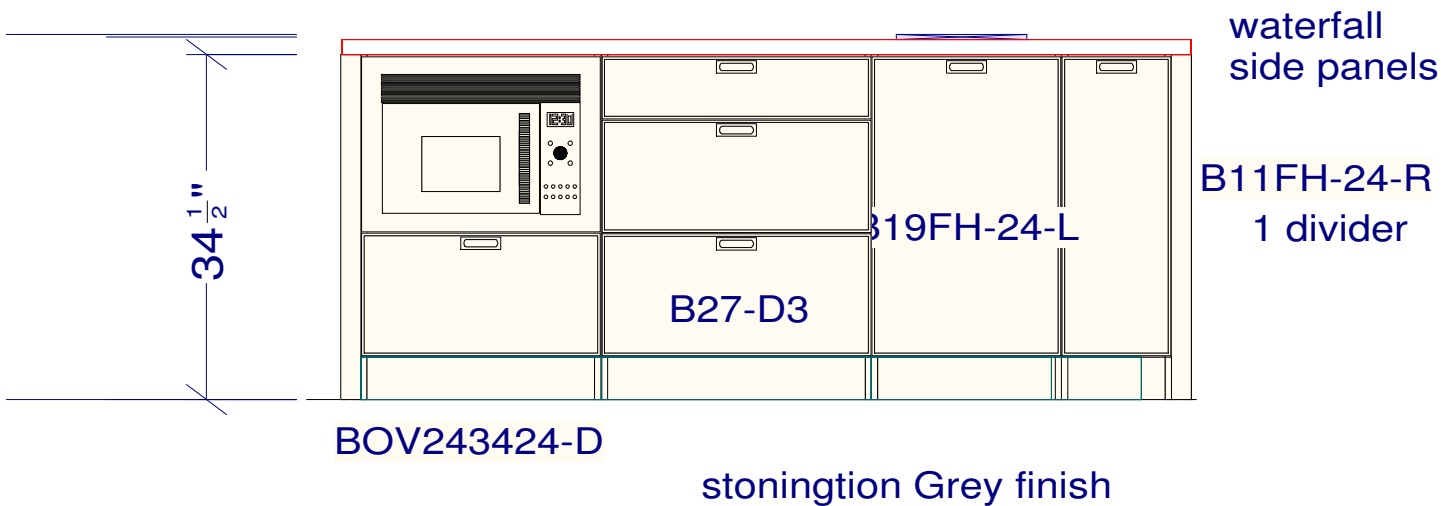

All dimensions _size designations given are subject to verification on job site and adjustment to fit job conditions.

2020

This is an original design and must not be released or copied unless applicable fee has been paid or job order placed.

Designed: 2019-08-18
Printed: 2019-08-19