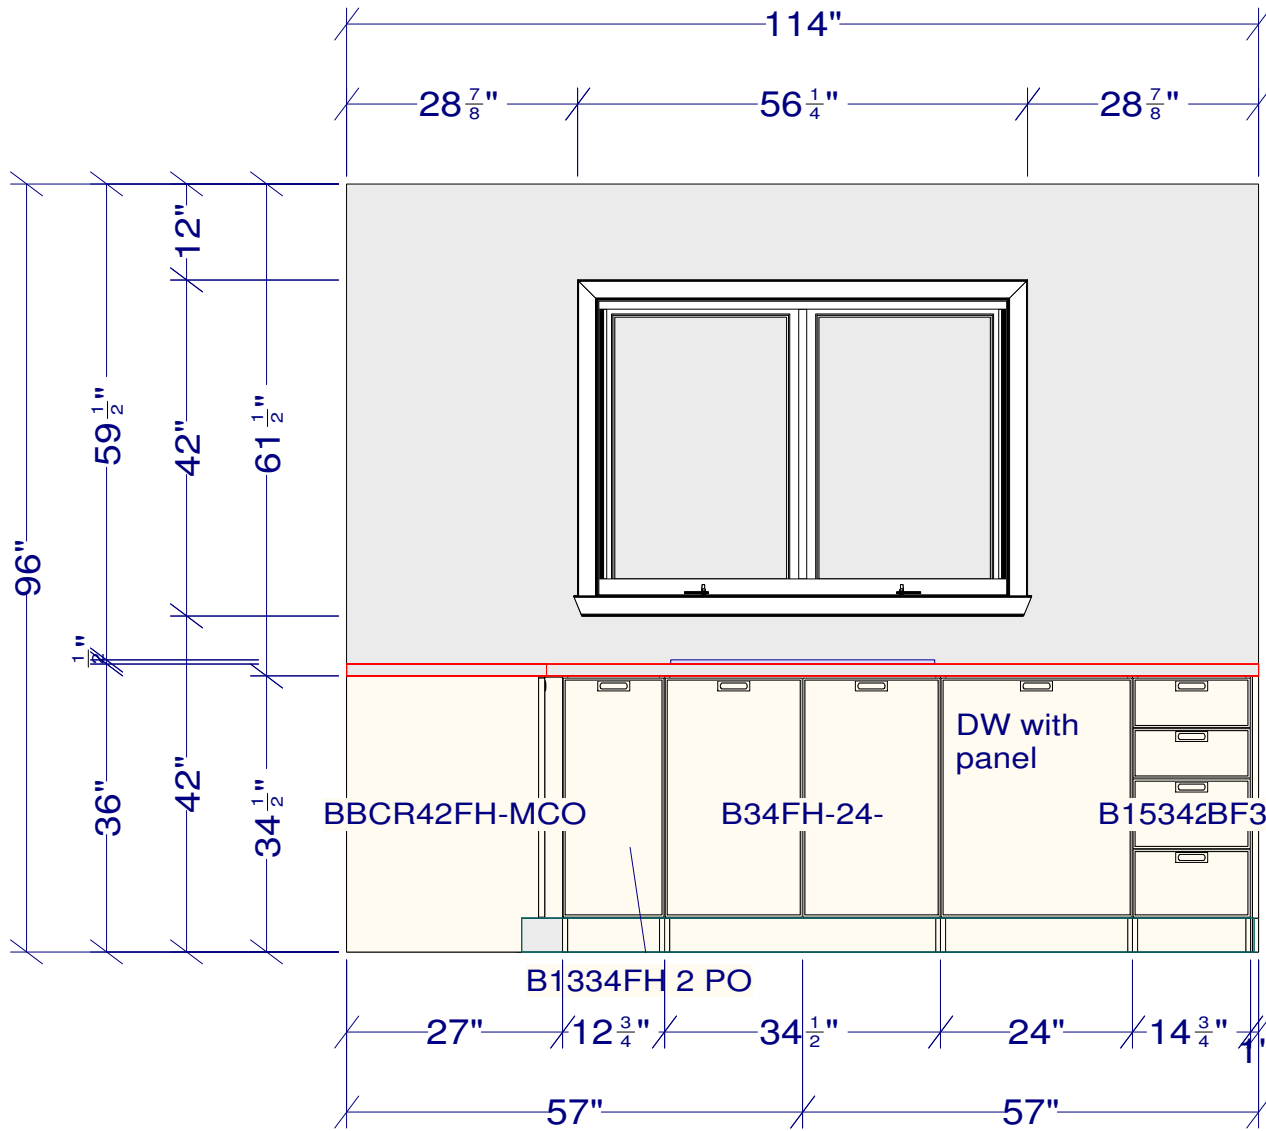

All dimensions _size designations given are subject to verification on job site and adjustment to fit job conditions.

This is an original design and must not be released or copied unless applicable fee has been paid or job order placed.

Designed: 2019-08-18
Printed: 2019-08-19