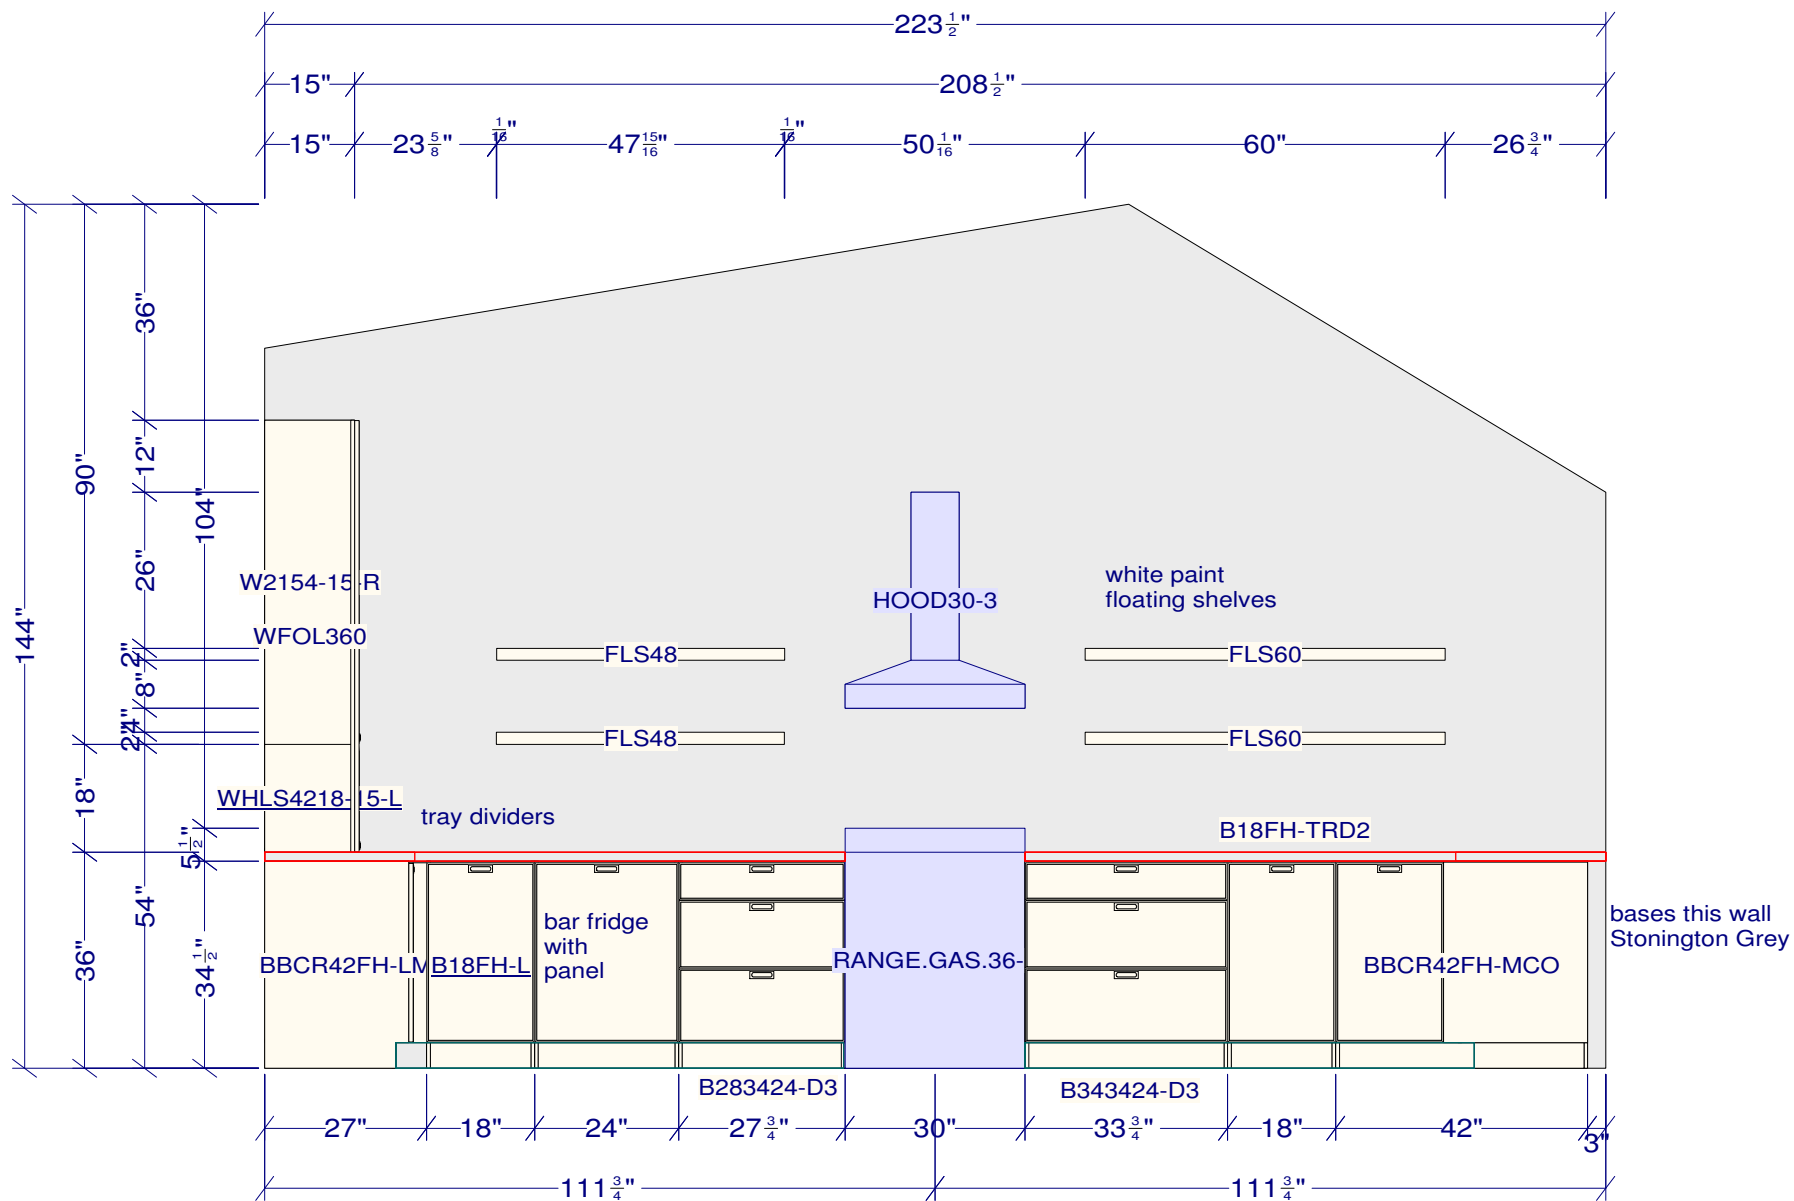

Designed: 2019-08-18
Printed: 2019-08-19

White laminate doors

<p>All dimensions _size designations given are subject to verification on job site and adjustment to fit job conditions.</p>		<p>This is an original design and must not be released or copied unless applicable fee has been paid or job order placed.</p>	<p>Designed: 2019-08-18 Printed: 2019-08-19</p>
<p>Cal Cabinets</p>	<p>El 2</p>	<p>Drawing #: 1</p>	<p>Scale : 0 5/8" = 1'</p>